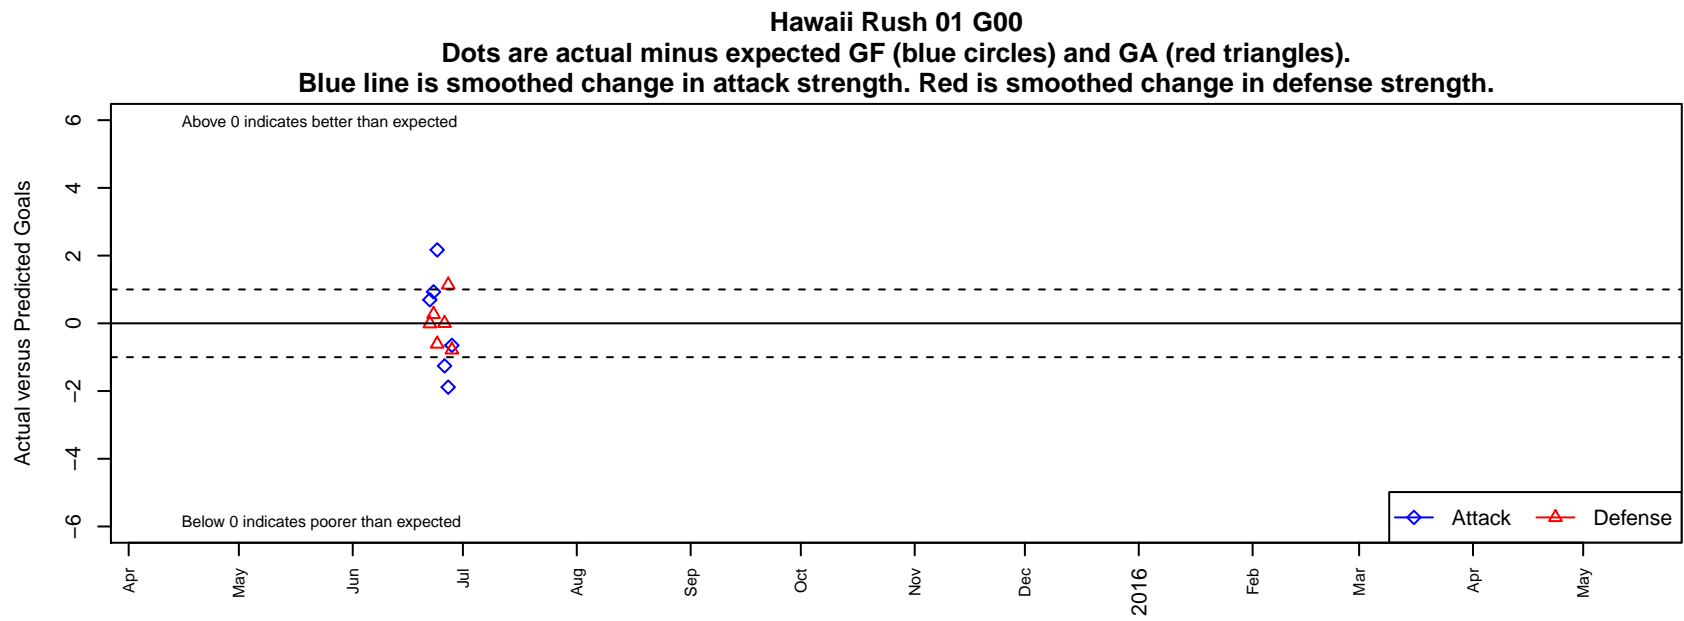

# Hawaii Rush 01 G00

, HI  
G00 total strength=1662  
attack=34.77 defense=11.33

alt names used:  
Rush 01 (HI) (SC)

Venues played:  
2015 Far West Regionals U14

<b>date</b>	<b>home</b>		<b>away</b>		<b>venue</b>	<b>pred.home</b>	<b>pred.away</b>
2015-06-28	Legends FC Gold G00	3	Hawaii Rush 01 G00	0	2015 Far West Regionals U14	2.22	0.65
2015-06-27	Hawaii Rush 01 G00	1	Beach FC Black G00	0	2015 Far West Regionals U14	2.88	1.13
2015-06-26	Hawaii Rush 01 G00	2	FC Salmon Creek Nemesis Blue G00	1	2015 Far West Regionals U14	3.26	1.00
2015-06-24	Eastside FC Red G00	3	Hawaii Rush 01 G00	4	2015 Far West Regionals U14	2.39	1.83
2015-06-23	Hawaii Rush 01 G00	2	Central Valley Magic Red G00	2	2015 Far West Regionals U14	1.07	2.27
2015-06-22	Hawaii Rush 01 G00	3	Rio Rapids SC 01 Riot G00	1	2015 Far West Regionals U14	2.30	0.99